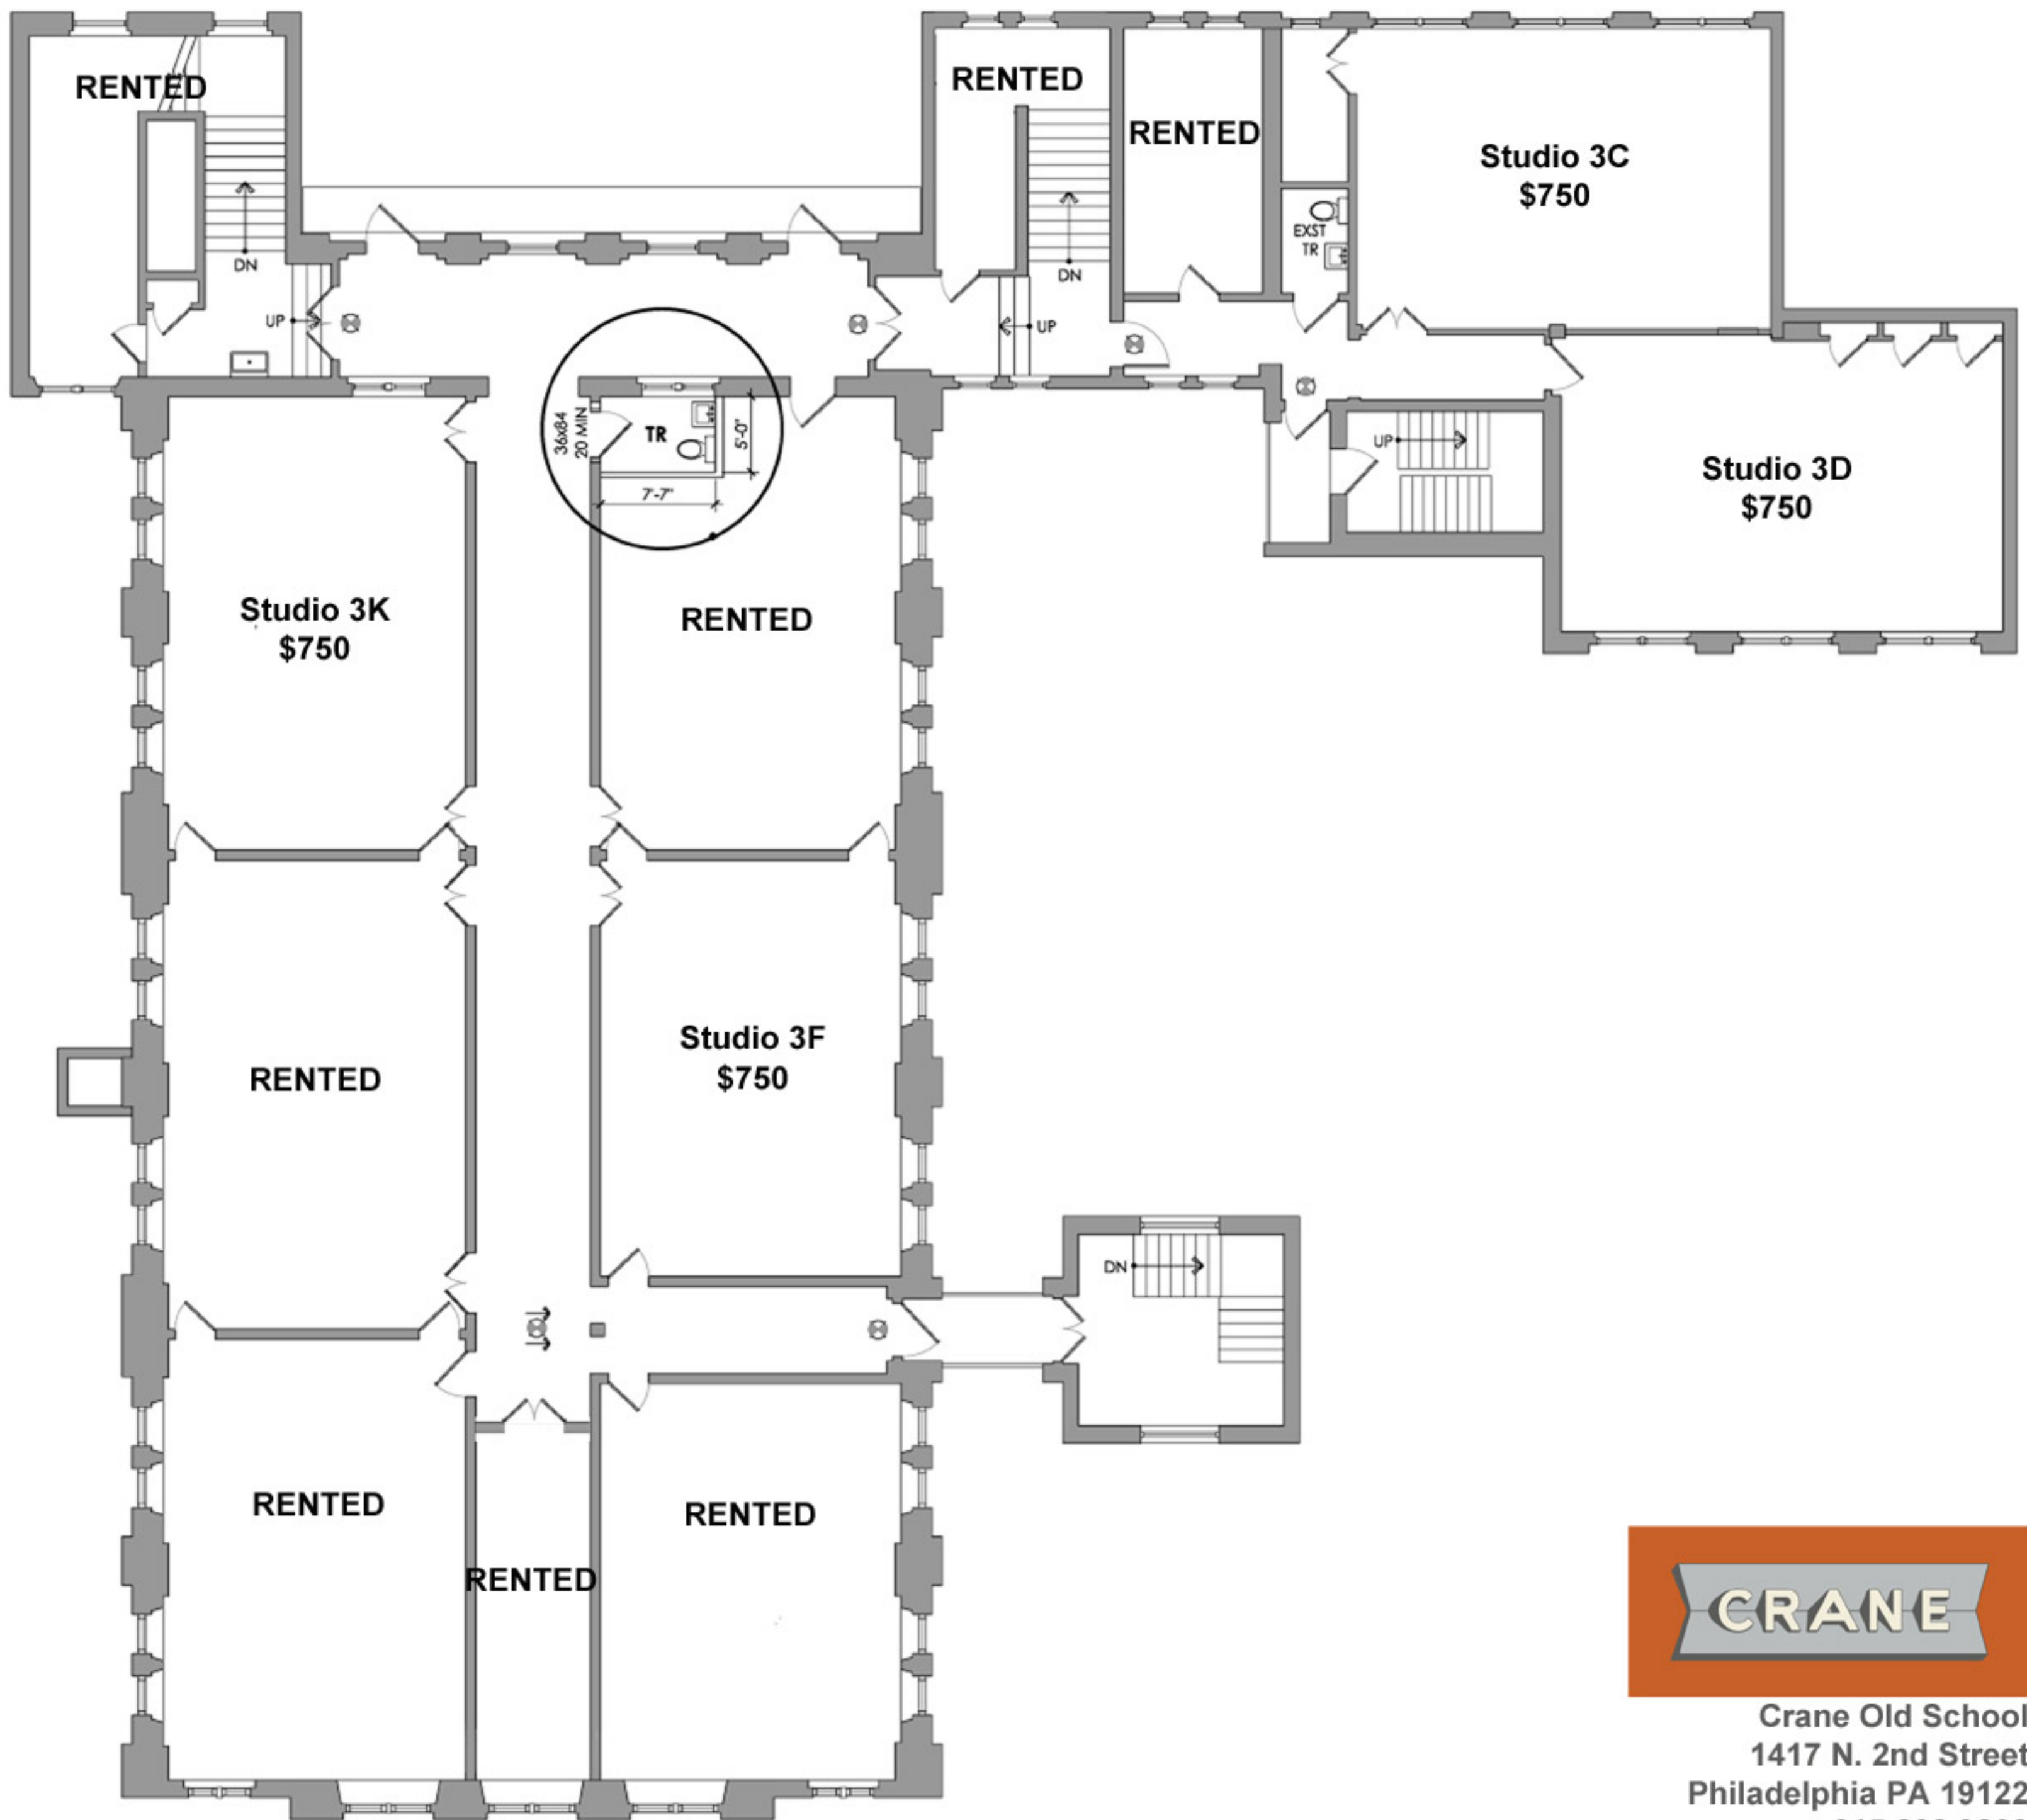

Crane Old School
 1417 N. 2nd Street
 Philadelphia PA 19122
 215.232.3203
 info@cranearts.com

Crane Old School
 1417 N. 2nd Street
 Philadelphia PA 19122
 215.232.3203
 info@cranearts.com